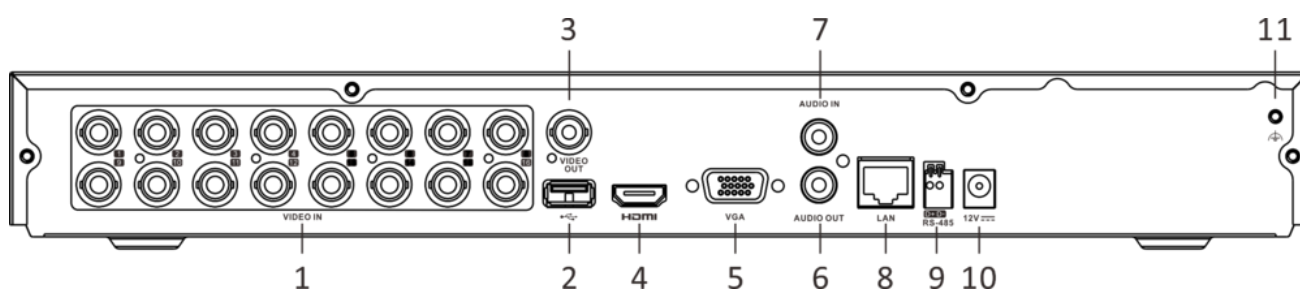

Physical Interface

No.	Description	No.	Description
1	Video and coaxial audio in	7	AUDIO IN, RCA connector
2	USB interface	8	LAN network interface
3	Video out	9	RS-485 serial interface
4	HDMI interface	10	12 VDC power input
5	VGA interface	11	GND
6	AUDIO OUT, RCA connector		

Available Model

HWD-7216MH-G4

Headquarters

No.555 Qianmo Road, Binjiang District,
Hangzhou 310051, China
T +86-571-8807-5998
www.hikvision.com

Follow us on social media to get the latest product and solution information.

Hikvision

HikvisionHQ

HikvisionHQ

Hikvision_Global

Hikvision
Corporate Channel

hikvisionhq